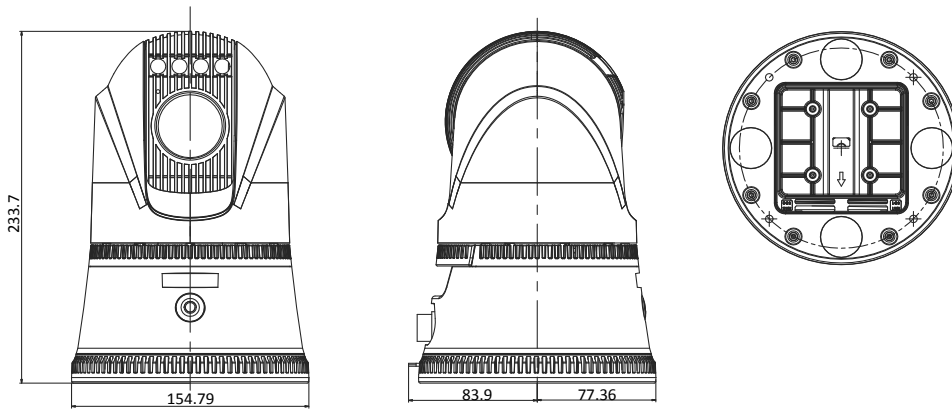

## Specification

Camera Module	
Image Sensor	1/3" progressive scan CMOS
Min. Illumination	Color: 0.05 Lux @(F1.6, AGC ON) B/W: 0.01 Lux @(F1.6, AGC ON) 0 Lux with IR
S/N Ratio	> 52dB
Signal System	PAL/NTSC
White Balance	Auto 1/Auto 2/Manual/Indoor/Outdoor/Fluorescent Lamp/Sodium Lamp
Shutter Time	1/1 s to 1/30,000 s
Day & Night	IR Cut Filter
Digital Zoom	12×
Focus Mode	Auto/Semi-automatic/Manual
WDR	Digital WDR
Lens	
Focal Length	4.5 mm to 135 mm, 30× optical
Zoom Speed	Approx. 4 s (optical lens, wide-tele)
FOV	Horizontal field of view: 65.1° to 2.34° (wide-tele)
Working Distance	10 mm to 1500 mm (wide-tele)
Aperture Range	F1.6 to F4.4
IR	
IR Distance	Up to 80 m
IR Intensity	Automatically adjusted, depending on the zoom ratio
Compression Standard	
Video Compression	H.265/H.264+/H.264
H.264 Type	Baseline Profile/Main Profile/High Profile
H.265 Type	Main Profile
Video Bitrate	32 Kbps to 8 Mbps
Image	
Resolution	50Hz: 25 fps (1920 × 1080, 1280 × 720) 60Hz: 30 fps (1920 × 1080, 1280 × 720)
Image Enhancement	HLC/BLC/3D DNR/Defog/EIS
PTZ	
Movement Range (Pan)	360° endless
Movement Range (Tilt)	From -15° to 90° (Auto-flip)
Network	
Protocols	IPv4/IPv6, HTTP, HTTPS, FTP, SNMP, DNS, NTP, RTSP, RTCP, RTP, TCP/IP, UDP, DHCP,
API	HIKVISION SDK, ONVIF, ISAPI,
Network Storage	Double built-in SD/SDXC card slot, up to 128 GB
Communication	Support 3G (WCDMA) Support 4G Support double 3G or 4G modular
Wi-Fi	802.11a/b/g/n
GPS System	Support
Smart Function	License Plate Recognition
Blacklist	Up to 100,000 items can be saved.
Interface	
Network Interface	1 RJ45 10 M/100 M Ethernet Interface; PoE+ (802.3at, class4)

## Dimensions

Unit: mm