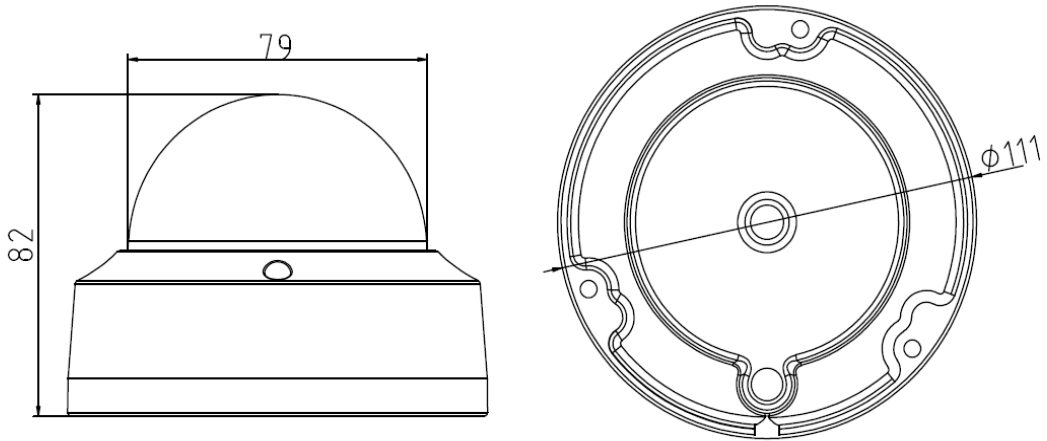

# KDS-2CD22120F-I(W)(S)

Alarm interface	-S: 1 alarm I/O
Audio interface	-S: 1 audio I/O
<b>Wi-Fi Specification(Only for the products with Wi-Fi module built-in)</b>	
Wireless Standards	IEEE802.11b, 802.11g, 802.11n
Frequency Range	2.4 GHz ~ 2.4835 GHz
Channel Bandwidth	20/40MHz Support
Protocols	802.11b: CCK, QPSK, BPSK 802.11g/n: OFDM
Security	64/128-bit WEP, WPA/WPA2, WPA-PSK/WPA2-PSK, WPS
Transmit Output Power	11b: 17±1.5dBm @ 11Mbps 11g: 14±1.5dBm @ 54Mbps 11n: 12.5±1.5dBm
Receive Sensitivity	11b: -90dBm @ 11Mbps (Typical) 11g: -75dBm @ 54Mbps (Typical) 11n: -74dBm (Typical)
Transfer Rates	11b: 11Mbps 11g: 54Mbps 11n: up to 150Mbps
Wireless Range	50m(depend on environment)
Wireless Standards	IEEE802.11b, 802.11g, 802.11n
<b>General</b>	
Operating Conditions	-30 °C – 60 °C (-22 °F – 140 °F) Humidity 95% or less (non-condensing)
Power Supply	12 V DC ± 10% PoE (802.3af)
Power Consumption	Max. 5.3W
Ingress Protection level	IP67
IR Range	30 meters
Impact Protection	IEC60068-2-75Eh, 20J; EN50102, up to IK10
Dimensions	Φ111 × 82 (4.4" × 3.2")
Weight	500g (1.1 lb)

## Dimensions