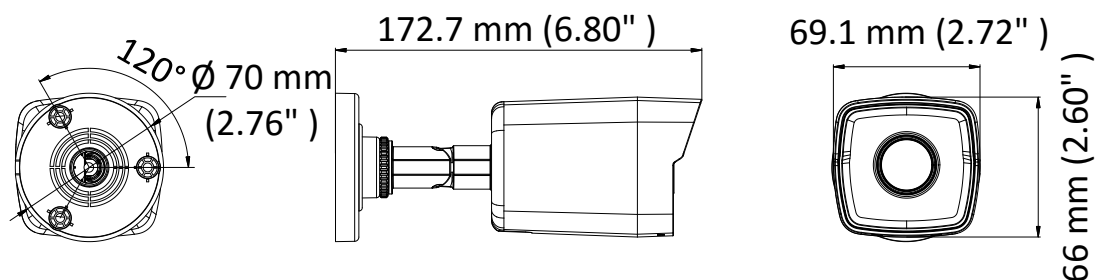

KDS-2CD11043GO-I

Firmware Version	5.5.2
API	ONVIF (PROFILE S, PROFILE G), ISAPI
Simultaneous Live View	Up to 6 channels
User/Host	Up to 32 users 3 levels: Administrator, Operator, and User
Client	iVMS-4200, Hik-Connect, iVMS-5200
Web Browser	IIE7+, Chrome18-42, Firefox5.0+, Safari5.02+
Interface	
Communication Interface	1 RJ45 10M/100M self-adaptive Ethernet port
General	
Operating Conditions	-30 °C to 50 °C (-22 °F to 122 °F), humidity: 95% or less (non-condensing)
Power Supply	12 VDC ± 25%, 5.5 mm coaxial power plug PoE (802.3af, class 3)
Power Consumption and Current	12 VDC, 0.4 A, Max: 5 W PoE: (802.3af, 37 V to 57 V), 0.2 A to 0.13 A, Max: 7 W
Protection Level	IP67 TVS 2000V lightning protection, surge protection and voltage transient protection
Material	Metal & Plastic
Dimensions	Camera: $\varnothing$ 70 mm × 172.7mm (2.7" × 6.8") With package: 216 mm × 121 mm × 118 mm (8.5" × 4.8" × 4.6")
Weight	Camera: Approx. 280 g (0.62 lb.) With package: Approx: 530 g (1.17 lb.)

Available Model

KDS-2CD11043GO-I(2.8/4/6mm)

Dimension

Accessory