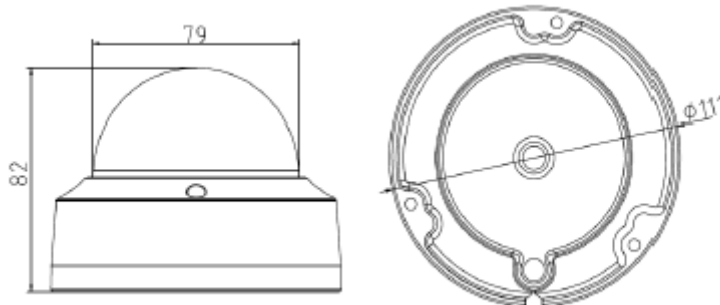

KDS-22CD22120F

Network Storage	Local storage: Built-in Micro SD/SDHC/SDXC card slot, up to 64 GB. NAS (Support NFS,SMB/CIFS)
Alarm Trigger	Intrusion detection, Line crossing detection, Motion detection, Dynamic Analysis, Tampering alarm, Network disconnect, IP address conflict, Storage full, Storage error
Protocols	TCP/IP,ICMP,HTTP,HTTPS,FTP,DHCP,DNS,DDNS,RTP,RTSP,RTCP, PPPoE,NTP,UPnP,SMTP,SNMP,IGMP,802.1X,QoS,IPv6,Bonjour
Security	User Authentication, Watermark
Standard	ONVIF, PSIA, CGI, ISAPI
Interface	
Communication	1 RJ45 10M/100M Ethernet interface

Dimensions (mm)

Accessories

Inclined ceiling mount

Wall mount